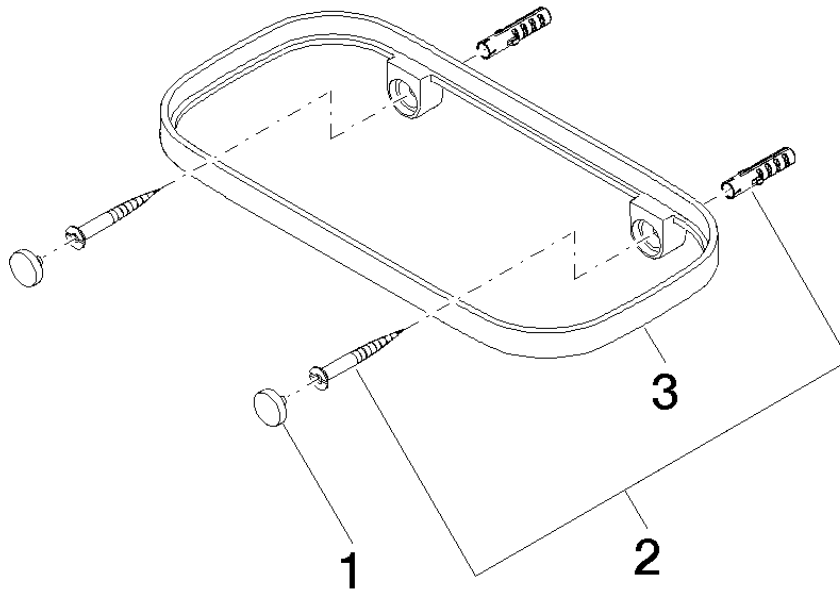

**Grid element - Light Grey** 82 481 970-52  
 •plastic grid elements

**Required miscellaneous**

**Grid element - Taupe** 82 481 970-53  
 •plastic grid elements

83 481 970

mm [inches]

83 481 970

Parts for other finishes can be found here: Brushed Platinum

### Spare parts list

No.	Item Number	Name	Quantity used	Delivery time
1	90 30 30 520 00-00	set	1	10
2	05 30 31 002 00 90	fixing set	1	2
3	08 17 97 577-00	holder	1	60